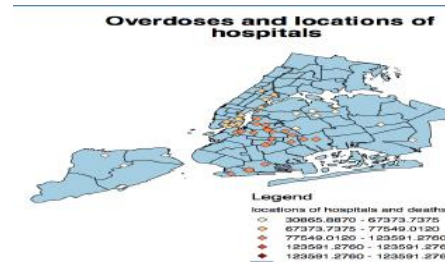

Using Neighborhood Drug Abuse and Income
Analysis to Develop Tailored Abuse Intervention
Programs
Greg Pashayan

Big Data Analytics: Getting Insights from Bike
sharing Rides
Mudit Uppal

Identifying and Predicting Crime Hotspots in
Mass Transit Stations using Big Data Analytics
Austin Krausz