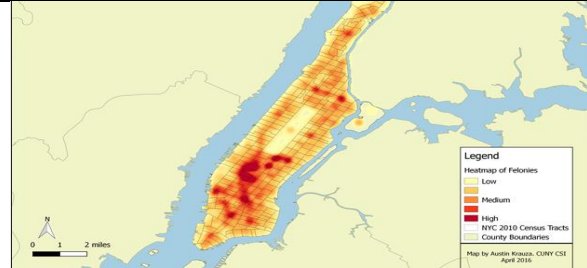

Using Neighborhood Drug Abuse and Income
Analysis to Develop Tailored Abuse Intervention
Programs
Greg Pashayan

Identifying and Predicting Crime Hotspots in
Mass Transit Stations using Big Data Analytics
Austin Krausz